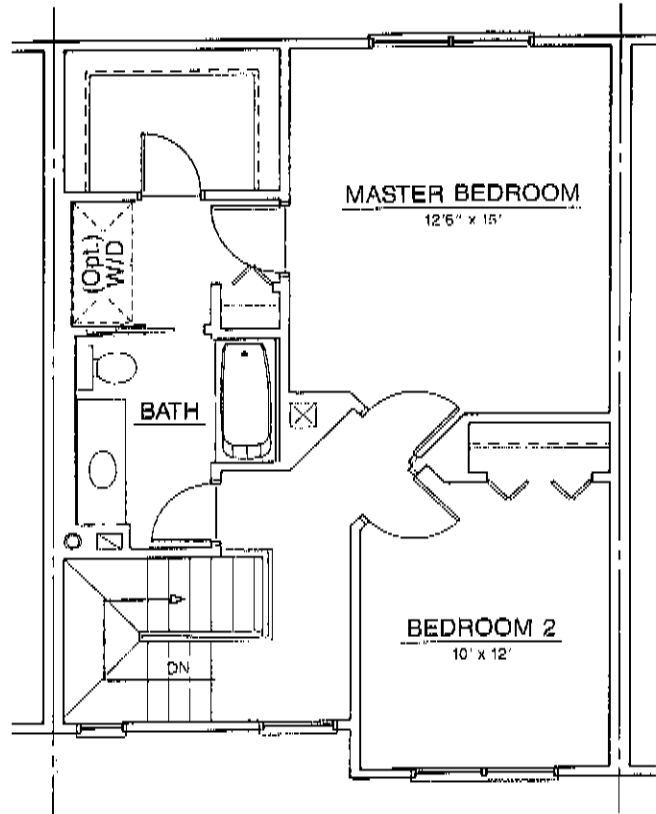

Regency Park
TOWNHOMES

THE BARON

- 1157 sq. ft.
- 2 bedrooms
- 1½ baths

QUALITY BUILDERS & DEVELOPERS

Dimensions, specifications, sizes, costs, unit types, locations, colors, etc. are subject to change without notice. Consult your sales person for details and current information.