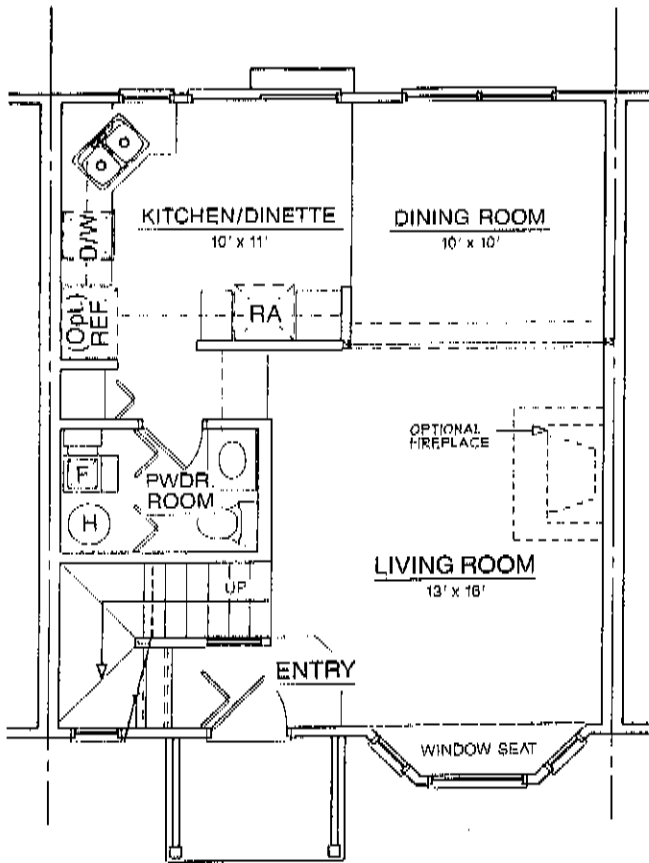

Regency Park
TOWNHOMES

THE BARON

- 1157 sq. ft.
- 2 bedrooms
- 1½ baths

QUALITY BUILDERS & DEVELOPERS

Dimensions, specifications, sizes, costs, unit types, locations, colors, etc. are subject to change without notice. Consult your sales person for details and current information.